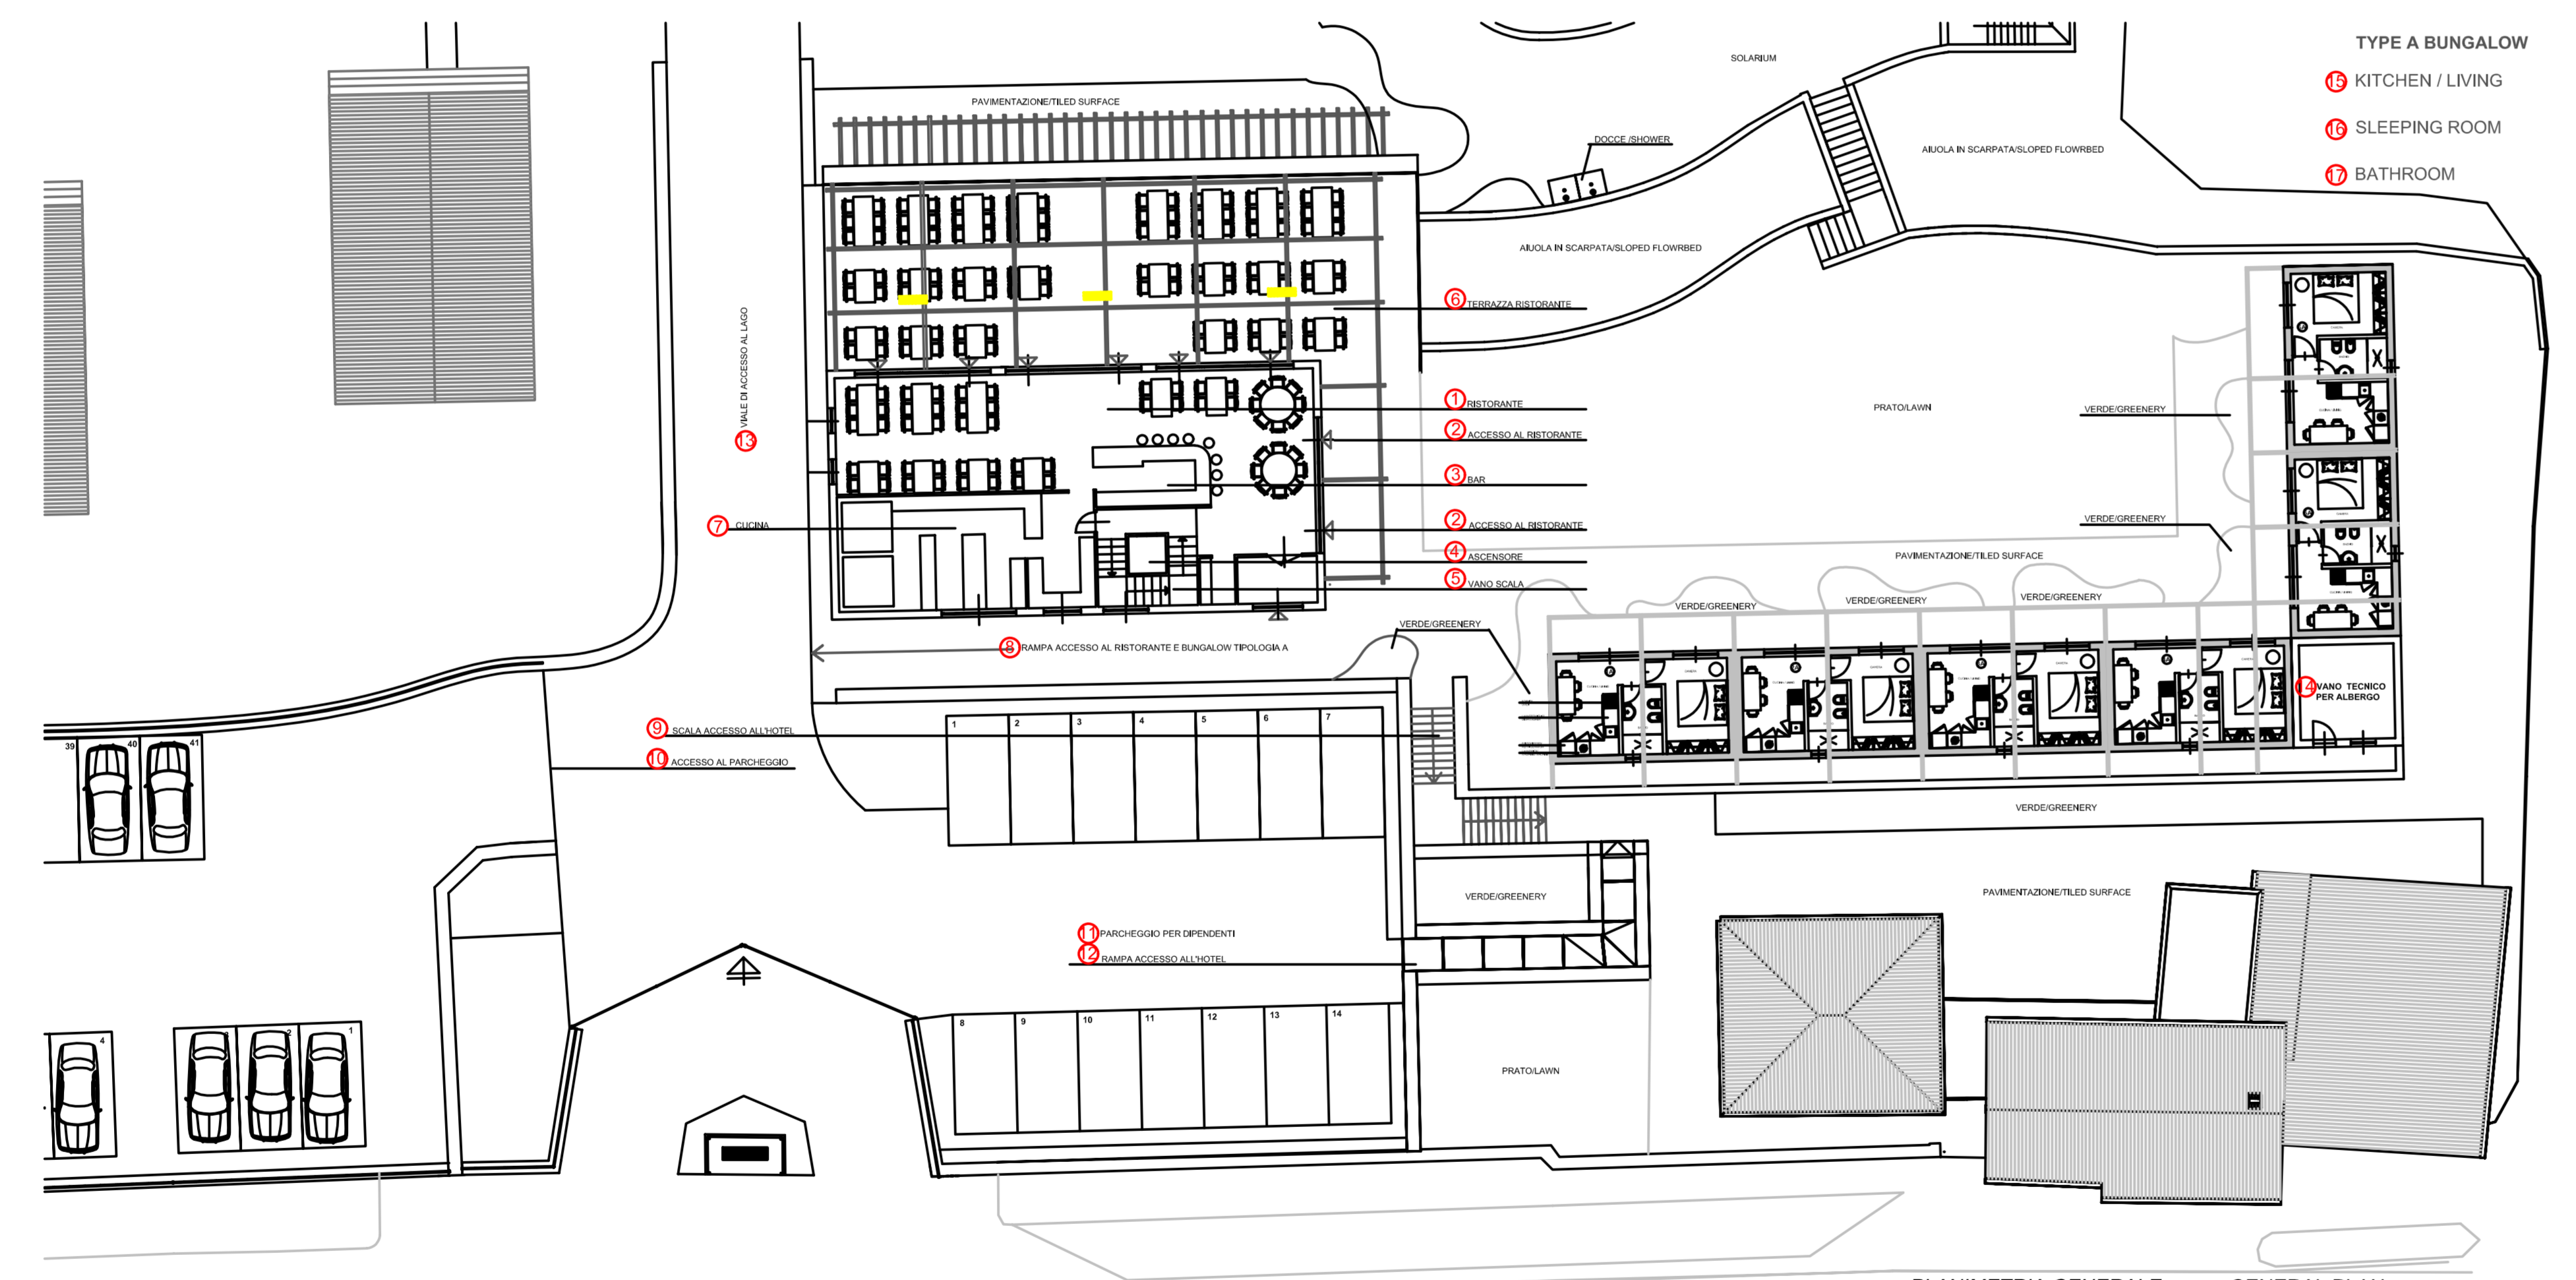

PLANIMETRIA GENERALE
PIANTA RISTORANTE
E BUNGALOW TIPOLOGIA A
SCALA 1:200

GENERAL PLAN
OF RESTAURANT AND BUNGALOW
TYPE A
SCALE

- 1 RESTAURANT
- 2 ACCESS TO RESTAURANT
- 3 BAR
- 4 LIFT
- 5 STAIRWELL
- 6 RESTAURANT TERRACE
- 7 KITCHEN
- 8 ACCESS RAMP RESTAURANT AND TYPE A BUNGALOW
- 9 STAIRS TO HOTEL
- 10 ENTRANCE TO PARKING LOT
- 11 EMPLOYEE'S PARKING LOT
- 12 HOTEL ACCESS RAMP
- 13 ACCESS ROAD TO THE LAKE
- 14 TECHNICAL ROOM (HOTEL)