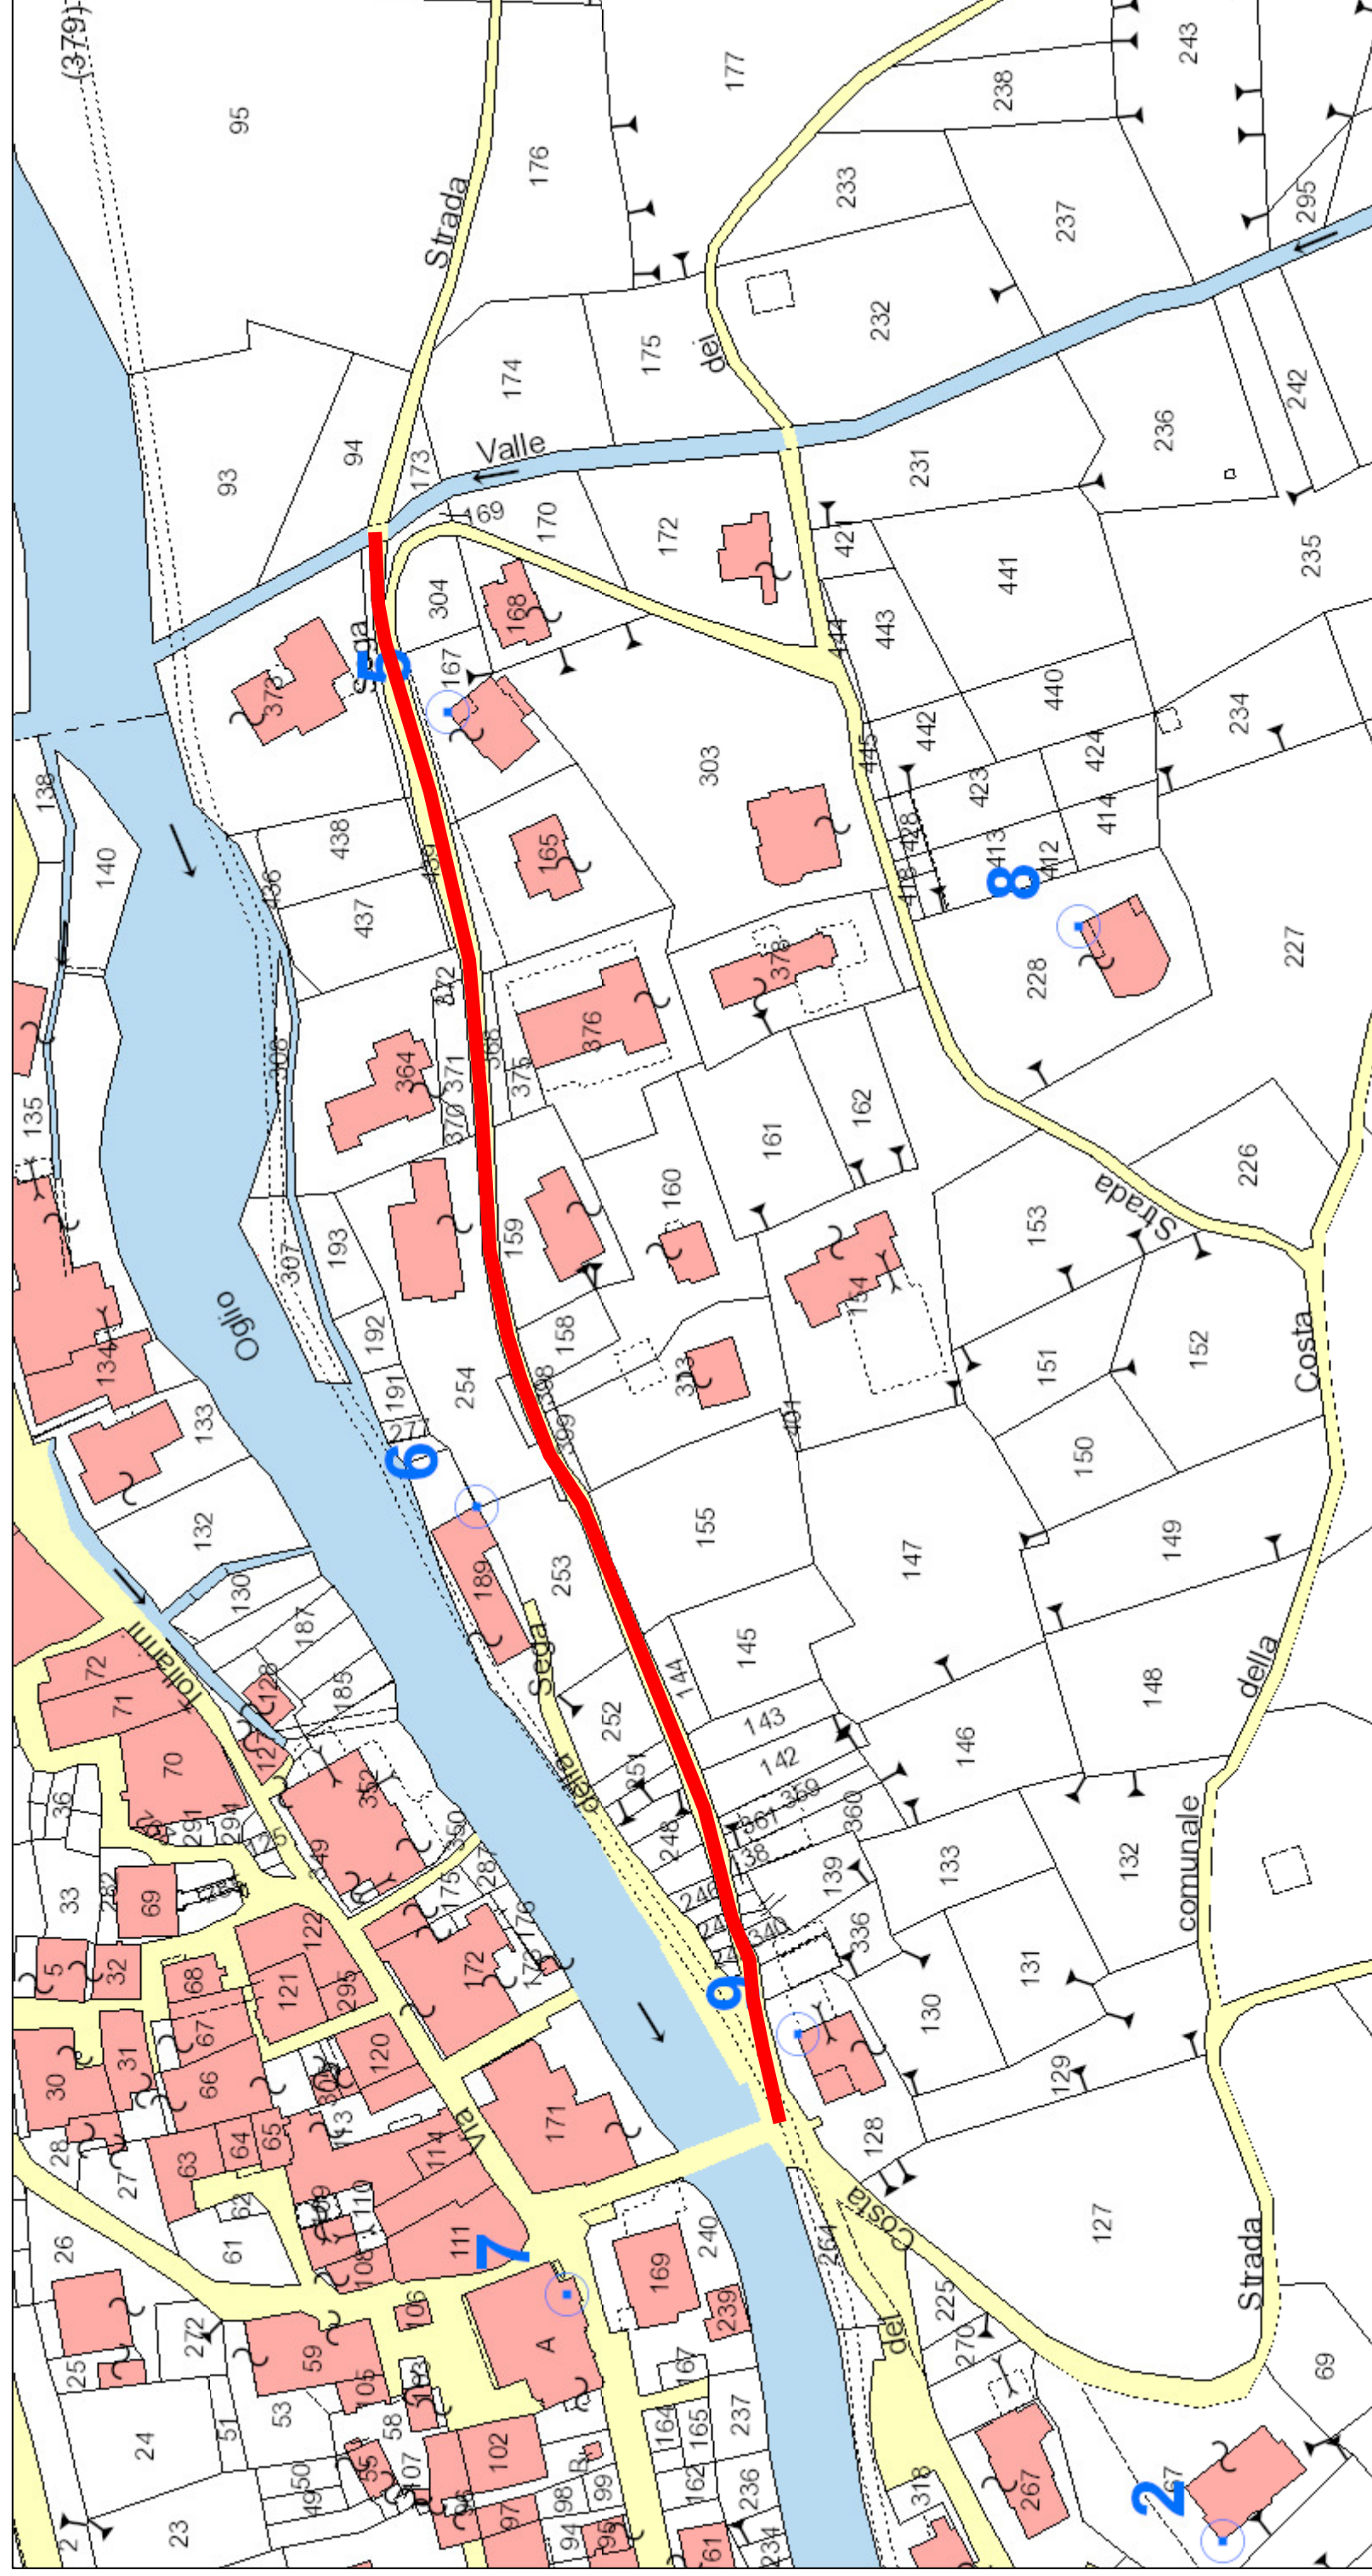

settembre 25, 2024

1:5.000

— Istituzione Zona Residenziale

Catasto

VIA SEGHERIA

settembre 25, 2024

— Istituzione Zona Residenziale

1:1.000

Sources: Esri, HERE, Garmin, Intermap, increment P Corp., GEBCO, USGS, FAO, NPS, NRCAN, Geobase, IGN, Kadaster NL, Ordnance Survey, Esri Japan, METI, Esri China (Hong Kong), (c) OpenStreetMap contributors, and the GIS User Community

Catasto

VIA VAL D'AVIO

settembre 25, 2024

 Istituzione Zona Residenziale

Sources: Esri, HERE, Garmin, Intermap, increment P Corp., GEBCO, USGS, FAO, NPS, NRCAN, Geobase, IGN, Kadaster NL, Ordnance Survey, Esri Japan, METI, Esri China (Hong Kong), (c) OpenStreetMap contributors, and the GIS User Community

VIA TOLLARINI

Catasto

settembre 25, 2024

1:500
0 5 10 20 40 80 ft
0 5 10 20 m

— Istituzione Zona Residenziale

Sources: Esri, HERE, Garmin, Intermap, increment P Corp., GEBCO, USGS, FAO, NPS, NRCAN, Geobase, IGN, Kadaster NL, Ordnance Survey, Esri Japan, METI, Esri China (Hong Kong), (c) OpenStreetMap contributors, and the GIS User Community